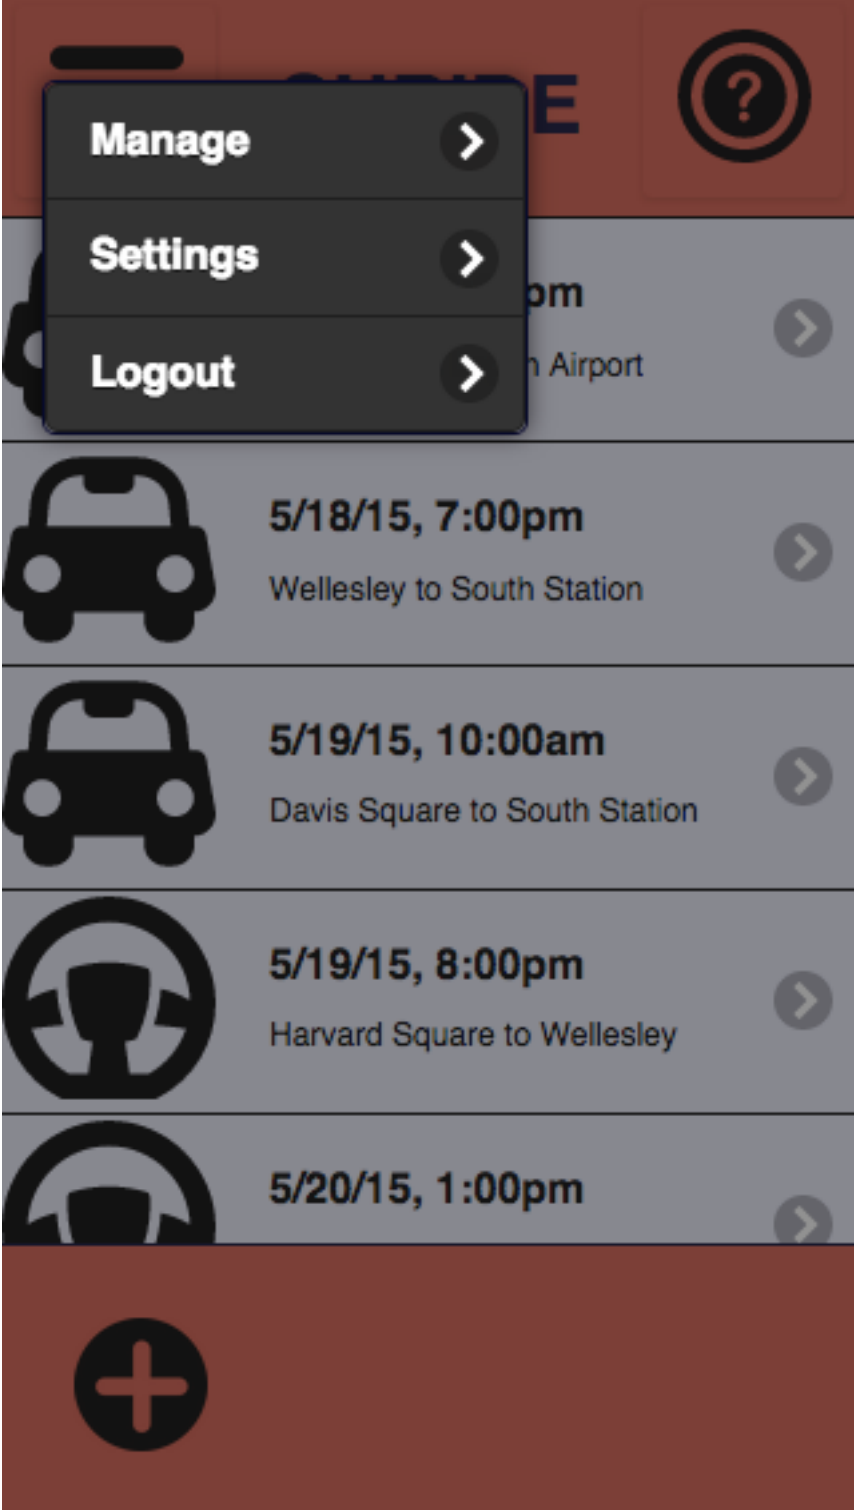

Harvard Square to Wellesley

5/20/15, 1:00pm

SHRIDE

Create New Ride

5/18/15, 3:00pm

Wellesley to Logan Airport

5/18/15, 7:00pm

Wellesley to South Station

5/19/15, 10:00am

Davis Square to South Station

5/19/15, 8:00pm

Harvard Square to Wellesley

5/20/15, 1:00pm

Logan Airport to Wellesley

SHRIDE

Your Ride is Complete!

Your Listing

Date: 5/18/15

From: 21 Wellesley College Road,
Wellesley, MA

To: Boston Logan Airport

Passengers: 4

Price Range: \$15-\$30

SHRIDE

Where will you be coming from (Enter Street, Number and Town)?

5/19/15, Davis Square to South Station

5/19/15, Harvard Square to Wellesley

Back

SHRIDE

Edit your Shride Profile!

Upload Profile Picture

SHRIDE

Your drive has been added to your profile. You will be reminded of your drive via text 30 minutes prior to departure.